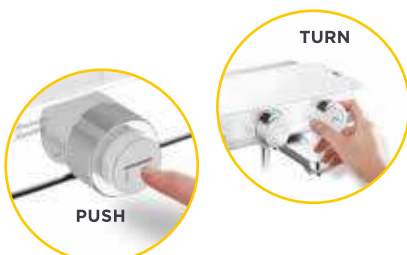

Auto Temperature
Mixer
Always Safe,
Always Comfortable

Struggling to get the right temperature in the shower? Fumbling with the controls for the best water volume?

American Standard Automatic Temperature Mixer Collection allows you to customize the perfect shower by pre-setting your preferred temperature and volume of water. A truly hassle-free and comfortable shower experience at your fingertips.

TEMPTACION

Active™

Sleek ergonomic design with intuitive control. Simply push to activate water flow and turn to adjust volume and temperature.

A shower that intuitively conserves water yet indulges you in maximum pleasure. It also comes with a purposeful feature to hold your toiletries, an extra detail for your convenience.

Pamper yourself in a shower with water temperature that stays constant throughout and a control that limits maximum temperature for the safety of everyone in the family.