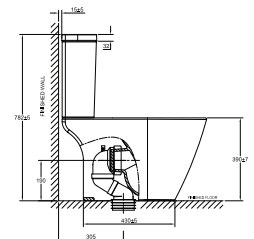

WELS: ✓✓✓ Excellent
 Reg No.: WC-2018/025480/SLS
 Water Consumption: 3.50L (Full Flush)
 2.50L (Reduced Flush)

Upgrade for Enhanced Hygiene and Comfort

American Standard Spalet collection offers a range of electronic and manual bidet seats designed for advanced personal cleansing systems and pampering comfort. Pair these bidets with American Standard WC and be ready to enjoy total comfort while enhancing your personal hygiene.