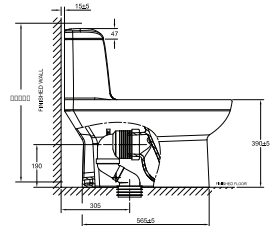

$699 (U.P. $1,329)
Milano One-Piece Toilet
CL20415-6DACTCB
WELS: ✓✓✓ Excellent
Reg No.: WC-2018/024643/SLS
Water Consumption: 3.50L (Full Flush)
2.50L (Reduced Flush)