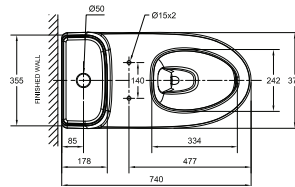

$499 (U.P. $1,119)

Neo Modern One-Piece Toilet
CL25315-6DACTCB

WELS: ✓✓✓ Excellent
Reg No.: WC-2019/026453/STL
Water Consumption: 3.50L (Full Flush)
2.50L (Reduced Flush)