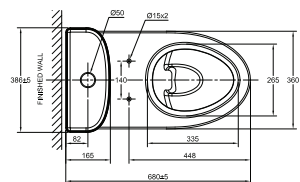

WELS: ✓✓✓ Excellent
 Reg No.: WC-2018/025480/SLS
 Water Consumption: 3.50L (Full Flush)
 2.50L (Reduced Flush)

Upgrade for Enhanced Hygiene and Comfort

American Standard Spalet collection offers a range of electronic and manual bidet seats designed for advanced personal cleansing systems and pampering comfort. Pair these bidets with American Standard WC and be ready to enjoy total comfort while enhancing your personal hygiene.