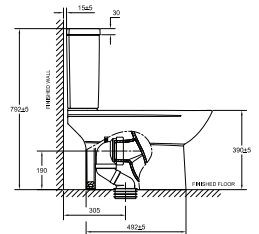

$349 (U.P. $689)

Neo Modern Close Coupled Toilet
CL26305-6DACTSG

WELS: ✓✓✓ Excellent
Reg No.: WC-2017/022881
Water Consumption: 3.50L (Full Flush)
2.50L (Reduced Flush)