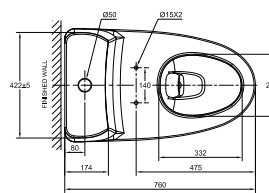

$699 (U.P. $1,329)
Milano One-Piece Toilet
CL20415-6DACTCB
WELS: ✓✓✓ Excellent
Reg No.: WC-2018/024643/SLS
Water Consumption: 3.50L (Full Flush)
2.50L (Reduced Flush)