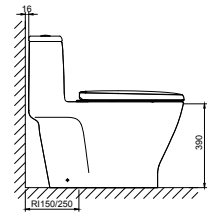

\$699 (U.P. \$1,329)
 Milano One-Piece Toilet
 CL20415-6DACTCB
 WELS: ✓✓✓ Excellent
 Reg No.: WC-2018/024643/SLS
 Water Consumption: 3.50L (Full Flush)
 2.50L (Reduced Flush)

\$599 (U.P. \$729)

Loven One-Piece Toilet
 CCAS1862-1320411S0
 + CCASC162-0200410F0

WELS: ✓✓✓ Excellent
 Reg No.: WC-2023/040805/SLS
 Water Consumption: 3.50L (Full Flush)
 2.50L (Reduced Flush)

\$499 (U.P. \$1,119)

Neo Modern One-Piece Toilet
 CL25315-6DACTCB

WELS: ✓✓✓ Excellent
 Reg No.: WC-2019/026453/STL
 Water Consumption: 3.50L (Full Flush)
 2.50L (Reduced Flush)