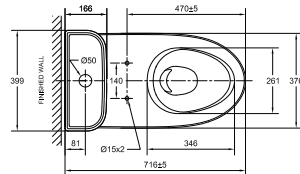

$349 (U.P. $689)

Neo Modern Close Coupled Toilet
CL26305-6DACTSG

WELS: ✓✓✓ Excellent
Reg No.: WC-2017/022881
Water Consumption: 3.50L (Full Flush)
2.50L (Reduced Flush)