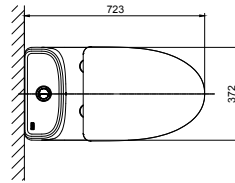

$599 (U.P. $729)

Loven One-Piece Toilet
CCAS1862-1320411S0
+ CCASC162-0200410F0

WELS: ✓✓✓ Excellent
Reg No.: WC-2023/040805/SLS
Water Consumption: 3.50L (Full Flush)
2.50L (Reduced Flush)