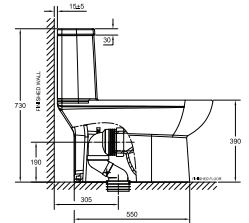

$499 (U.P. $1,119)

Neo Modern One-Piece Toilet
CL25315-6DACTCB

WELS: ✓✓✓ Excellent
Reg No.: WC-2019/026453/STL
Water Consumption: 3.50L (Full Flush)
2.50L (Reduced Flush)