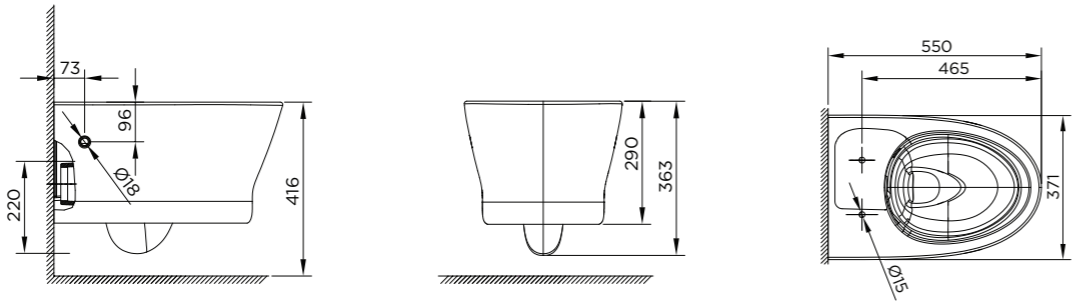

TECHNICAL DRAWING

Signature
Wall Hung WC

Acacia SupaSleek
Wall Hung WC

Loven
Wall Hung WC

Rapid SL
0.82m Installation Height

Rapid SL
1.13m Installation Height

Skate Cosmopolitan

Nova Cosmopolitan

1.13m
installation
height
front actuation
only

Rapid SL with flushing cistern
 38 528 001

WELS: ✓✓✓ Excellent
Reg No.:
 - Signature: WC-2021/031636/SLS
 - Acacia SupaSleek: WC-2019/027644/SLS
 - Loven: WC-2024/043920/SLS
Water Consumption:
 3.50 L (Full Flush)
 / 2.50 L (Reduced Flush)