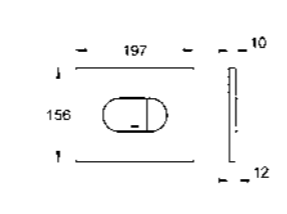

Rapid SL
1.13m Installation Height

Arena Cosmopolitan (Horizontal)

Wall Hung Toilet Bundles