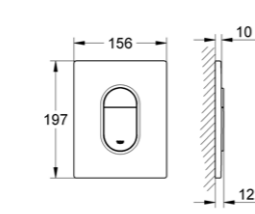

TECHNICAL DRAWING

Signature
Wall Hung WC

Acacia SupaSleek
Wall Hung WC

Loven
Wall Hung WC

Rapid SL
0.82m Installation Height

Rapid SL
1.13m Installation Height

Skate Cosmopolitan

Nova Cosmopolitan

1.13m
installation
height
front actuation
only

Rapid SL with flushing cistern
 38 528 001

WELS: ✓✓✓ Excellent
Reg No.:
 - Signature: WC-2021/031636/SLS
 - Acacia SupaSleek: WC-2019/027644/SLS
 - Loven: WC-2024/043920/SLS
Water Consumption:
 3.50 L (Full Flush)
 / 2.50 L (Reduced Flush)