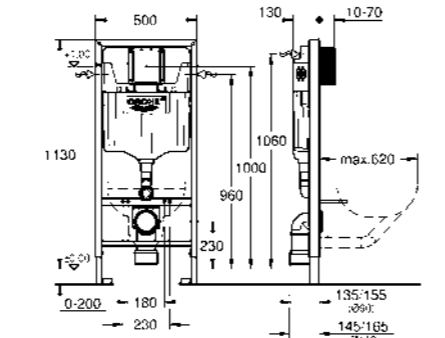

TECHNICAL DRAWING

Signature
Wall Hung WC

Acacia SupaSleek
Wall Hung WC

Loven
Wall Hung WC

Rapid SL
0.82m Installation Height

Rapid SL
1.13m Installation Height

Skate Cosmopolitan

Nova Cosmopolitan

1.13m
installation
height
front actuation
only

Rapid SL with flushing cistern
 38 528 001

WELS: ✓✓✓ Excellent
Reg No.:
 - Signature: WC-2021/031636/SLS
 - Acacia SupaSleek: WC-2019/027644/SLS
 - Loven: WC-2024/043920/SLS
Water Consumption:
 3.50 L (Full Flush)
 / 2.50 L (Reduced Flush)