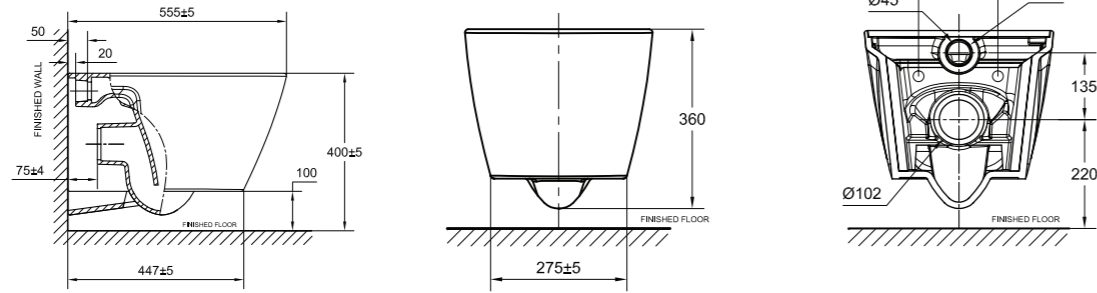

TECHNICAL DRAWING

Signature
Wall Hung WC

Acacia SupaSleek
Wall Hung WC

Loven
Wall Hung WC

Rapid SL
0.82m Installation Height

Rapid SL
1.13m Installation Height

Skate Cosmopolitan

Nova Cosmopolitan

1.13m
installation
height
front actuation
only

Rapid SL with flushing cistern
 38 528 001

WELS: ✓✓✓ Excellent
Reg No.:
 - Signature: WC-2021/031636/SLS
 - Acacia SupaSleek: WC-2019/027644/SLS
 - Loven: WC-2024/043920/SLS
Water Consumption:
 3.50 L (Full Flush)
 / 2.50 L (Reduced Flush)