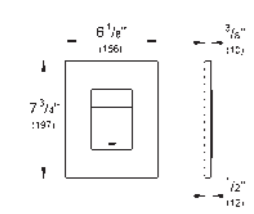

TECHNICAL DRAWING

Signature
Wall Hung WC

Acacia SupaSleek
Wall Hung WC

Loven
Wall Hung WC

Rapid SL
0.82m Installation Height

Rapid SL
1.13m Installation Height

Skate Cosmopolitan

Nova Cosmopolitan

1.13m
installation
height
front actuation
only

Rapid SL with flushing cistern
 38 528 001

WELS: ✓✓✓ Excellent
Reg No.:
 - Signature: WC-2021/031636/SLS
 - Acacia SupaSleek: WC-2019/027644/SLS
 - Loven: WC-2024/043920/SLS
Water Consumption:
 3.50 L (Full Flush)
 / 2.50 L (Reduced Flush)