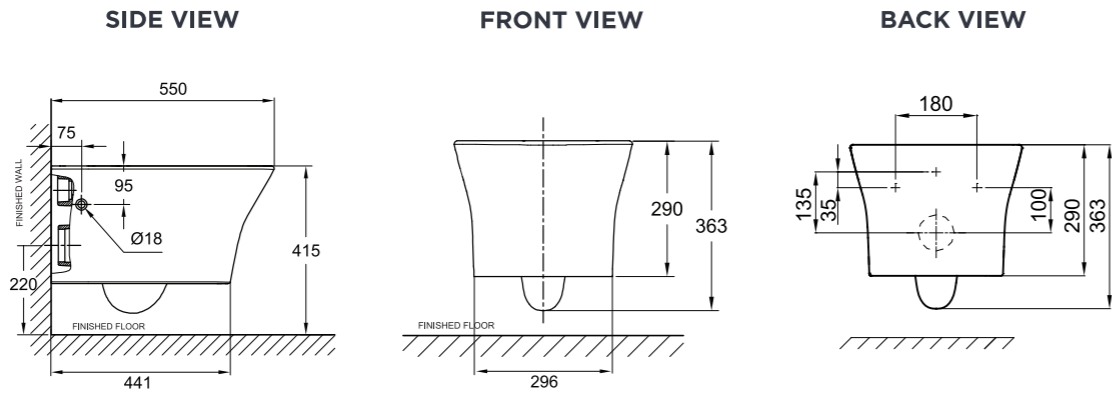

TECHNICAL DRAWING

Signature
Wall Hung WC

Acacia SupaSleek
Wall Hung WC

Loven
Wall Hung WC

Rapid SL
0.82m Installation Height

Rapid SL
1.13m Installation Height

Skate Cosmopolitan

Nova Cosmopolitan

1.13m
installation
height
front actuation
only

Rapid SL with flushing cistern
 38 528 001

WELS: ✓✓✓ Excellent
Reg No.:
 - Signature: WC-2021/031636/SLS
 - Acacia SupaSleek: WC-2019/027644/SLS
 - Loven: WC-2024/043920/SLS
Water Consumption:
 3.50 L (Full Flush)
 / 2.50 L (Reduced Flush)