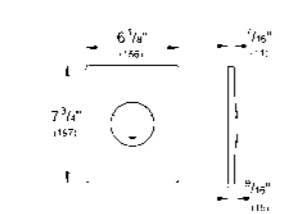

TECHNICAL DRAWING

Signature
Wall Hung WC

Acacia SupaSleek
Wall Hung WC

Loven
Wall Hung WC

Rapid SL
0.82m Installation Height

Rapid SL
1.13m Installation Height

Skate Cosmopolitan

Nova Cosmopolitan

1.13m
installation
height
front actuation
only

Rapid SL with flushing cistern
 38 528 001

WELS: ✓✓✓ Excellent
Reg No.:
 - Signature: WC-2021/031636/SLS
 - Acacia SupaSleek: WC-2019/027644/SLS
 - Loven: WC-2024/043920/SLS
Water Consumption:
 3.50 L (Full Flush)
 / 2.50 L (Reduced Flush)