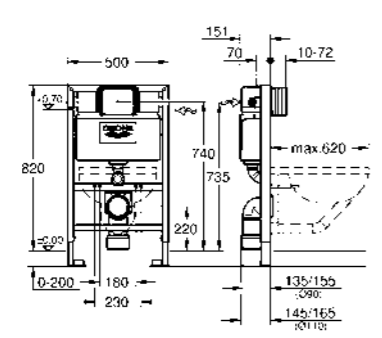

TECHNICAL DRAWING

Signature
Wall Hung WC

Acacia SupaSleek
Wall Hung WC

Loven
Wall Hung WC

Rapid SL
0.82m Installation Height

Rapid SL
1.13m Installation Height

Skate Cosmopolitan

Nova Cosmopolitan

1.13m
installation
height
front actuation
only

Rapid SL with flushing cistern
 38 528 001

WELS: ✓✓✓ Excellent
Reg No.:
 - Signature: WC-2021/031636/SLS
 - Acacia SupaSleek: WC-2019/027644/SLS
 - Loven: WC-2024/043920/SLS
Water Consumption:
 3.50 L (Full Flush)
 / 2.50 L (Reduced Flush)