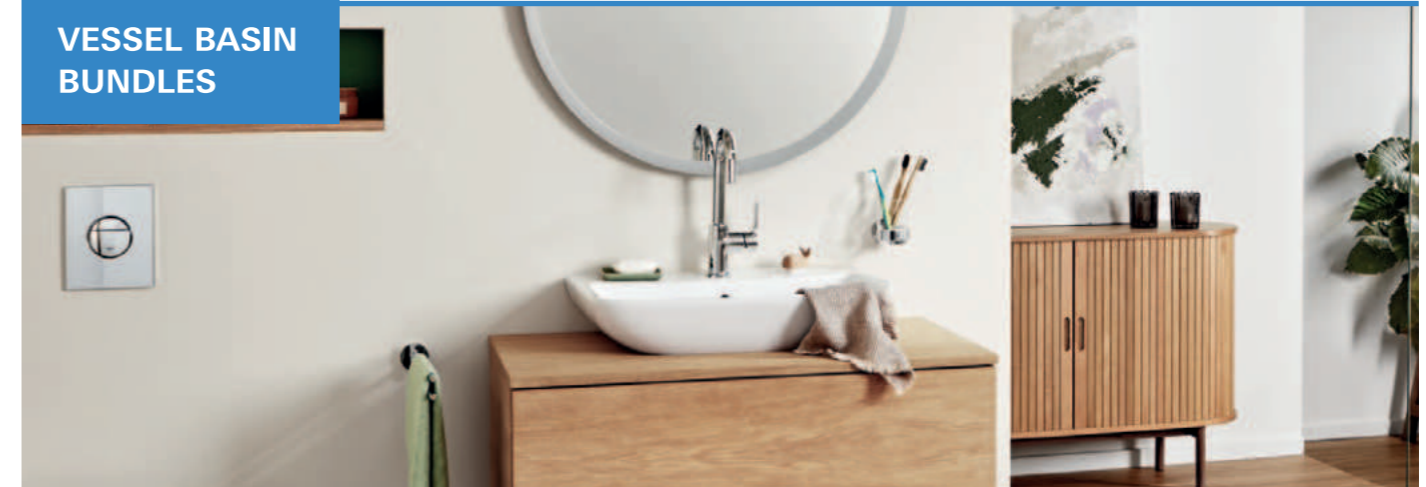

VESSEL BASIN BUNDLES

Eurostyle
Vessel 500
39 216 000
500 x 380 x 145mm

Eurocosmo
Vessel 430 (Round)
100987SH00
430 x 430 x 186mm

Eurocosmo
Vessel 600
39 122 001
600 x 395 x 147mm

Euro Ceramic
Vessel 550 (Square)
100983SH00
550 x 380 x 185mm

Eurostyle
Basin Mixer (XL)
23 719 003
WELS: ✓✓✓ Excellent
Water Consumption:
2.00 litres/min
Registration No.:
BST-2017/021721

now
$519
U.P. $919

Eurodisc
Basin Mixer (XL)
23 432 000
WELS: ✓✓✓ Excellent
Water Consumption:
1.80 litres/min
Registration No.:
BST-2014/015779

now
$589
U.P. $999

GERM-FREE WORRY-FREE

With powerful, long-lasting ions and antibacterial properties, **GROHE HyperClean** prevents bacteria growth, keeping your ceramics clean and germ-free, allowing an enjoyable me-time with zero worries.

Without HyperClean

With HyperClean