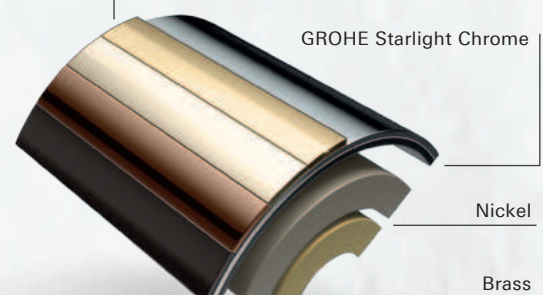

\$169

Tempesta Cosmopolitan
Shower Rail 600mm
27 521 AL0

FREEDOM OF CHOICE

Elevate your space with a burst of personality through GROHE PVD Colours.

Produced with PVD technology, GROHE colour collection is not only created to be highly aesthetic, but also more durable than ever. A unique GROHE craftsmanship for your long-lasting water enjoyment.

GROHE PVD

10 x more scratch resistance than chrome

3 x harder than chrome

MASTERING WATER THROUGH TECHNOLOGY

GROHE LONG LIFE FINISH
Durable sparkling sheen

GROHE SAFESTOP
Anti-scalding lock button

GROHE TURBOSTAT THERMOSTAT
Precisely constant and reliable water temperature