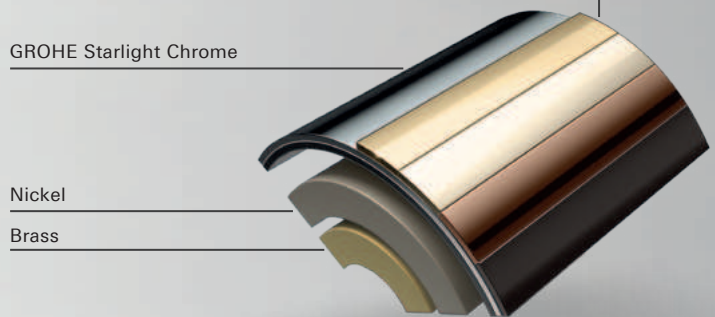

FREEDOM OF CHOICE

The perfect bathroom is all about you, with every detail just as you want it, expressing every bit of your personality.

Whatever your signature style is, there is a GROHE colour to make your vision a reality, with true consistency across every element, from tapware to showers and accessories, making your scheme totally seamless.

Produced with PVD technology, the GROHE colour collection is not only created to be highly aesthetic, but also more durable than ever. A unique GROHE craftsmanship for your long-lasting water enjoyment.

GROHE PVD

10 x more scratch resistant than chrome
3 x harder than chrome