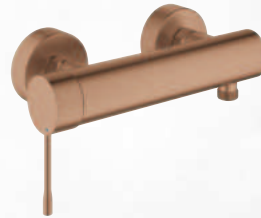

$699

Essence
Exposed Shower Mixer

● 33 636 DL1

WELS: ✓✓✓ Excellent

Water Consumption: 4.80 litres/min

Registration no: BST-2018/024828/SLS