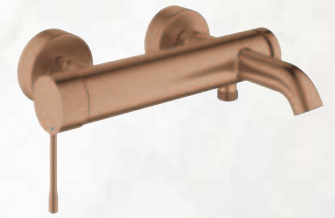

$799

Essence
Exposed Bath & Shower Mixer

● 33 624 DL1

WELS: ✓✓✓ Excellent

Water Consumption: 4.90 litres/min

Registration no: BST-2018/024777/SLS